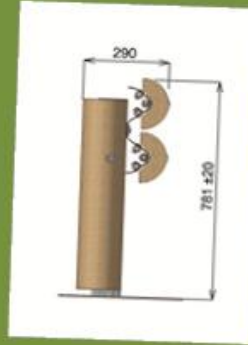

TIMBER FACED GUARDRAIL GRP

- Extensively tested
- Easy to install
- Environmentally friendly
- 2,3,4 & 6m posts centres

TRENT SMITH

DIRECTOR

cell 027 559 8998
trent@arco.co.nz

www.arco.co.nz