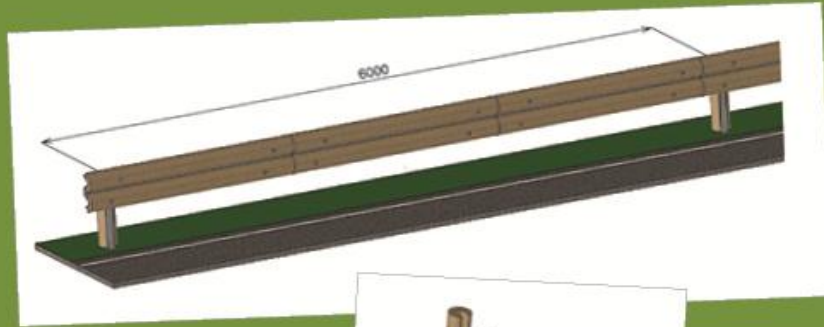

TIMBER FACED GUARDRAIL GRP

- Extensively tested
- Easy to install
- Environmentally friendly
- 2,3,4 & 6m posts centres

TRENT SMITH

DIRECTOR

cell 027 559 8998
trent@arco.co.nz

www.arco.co.nz